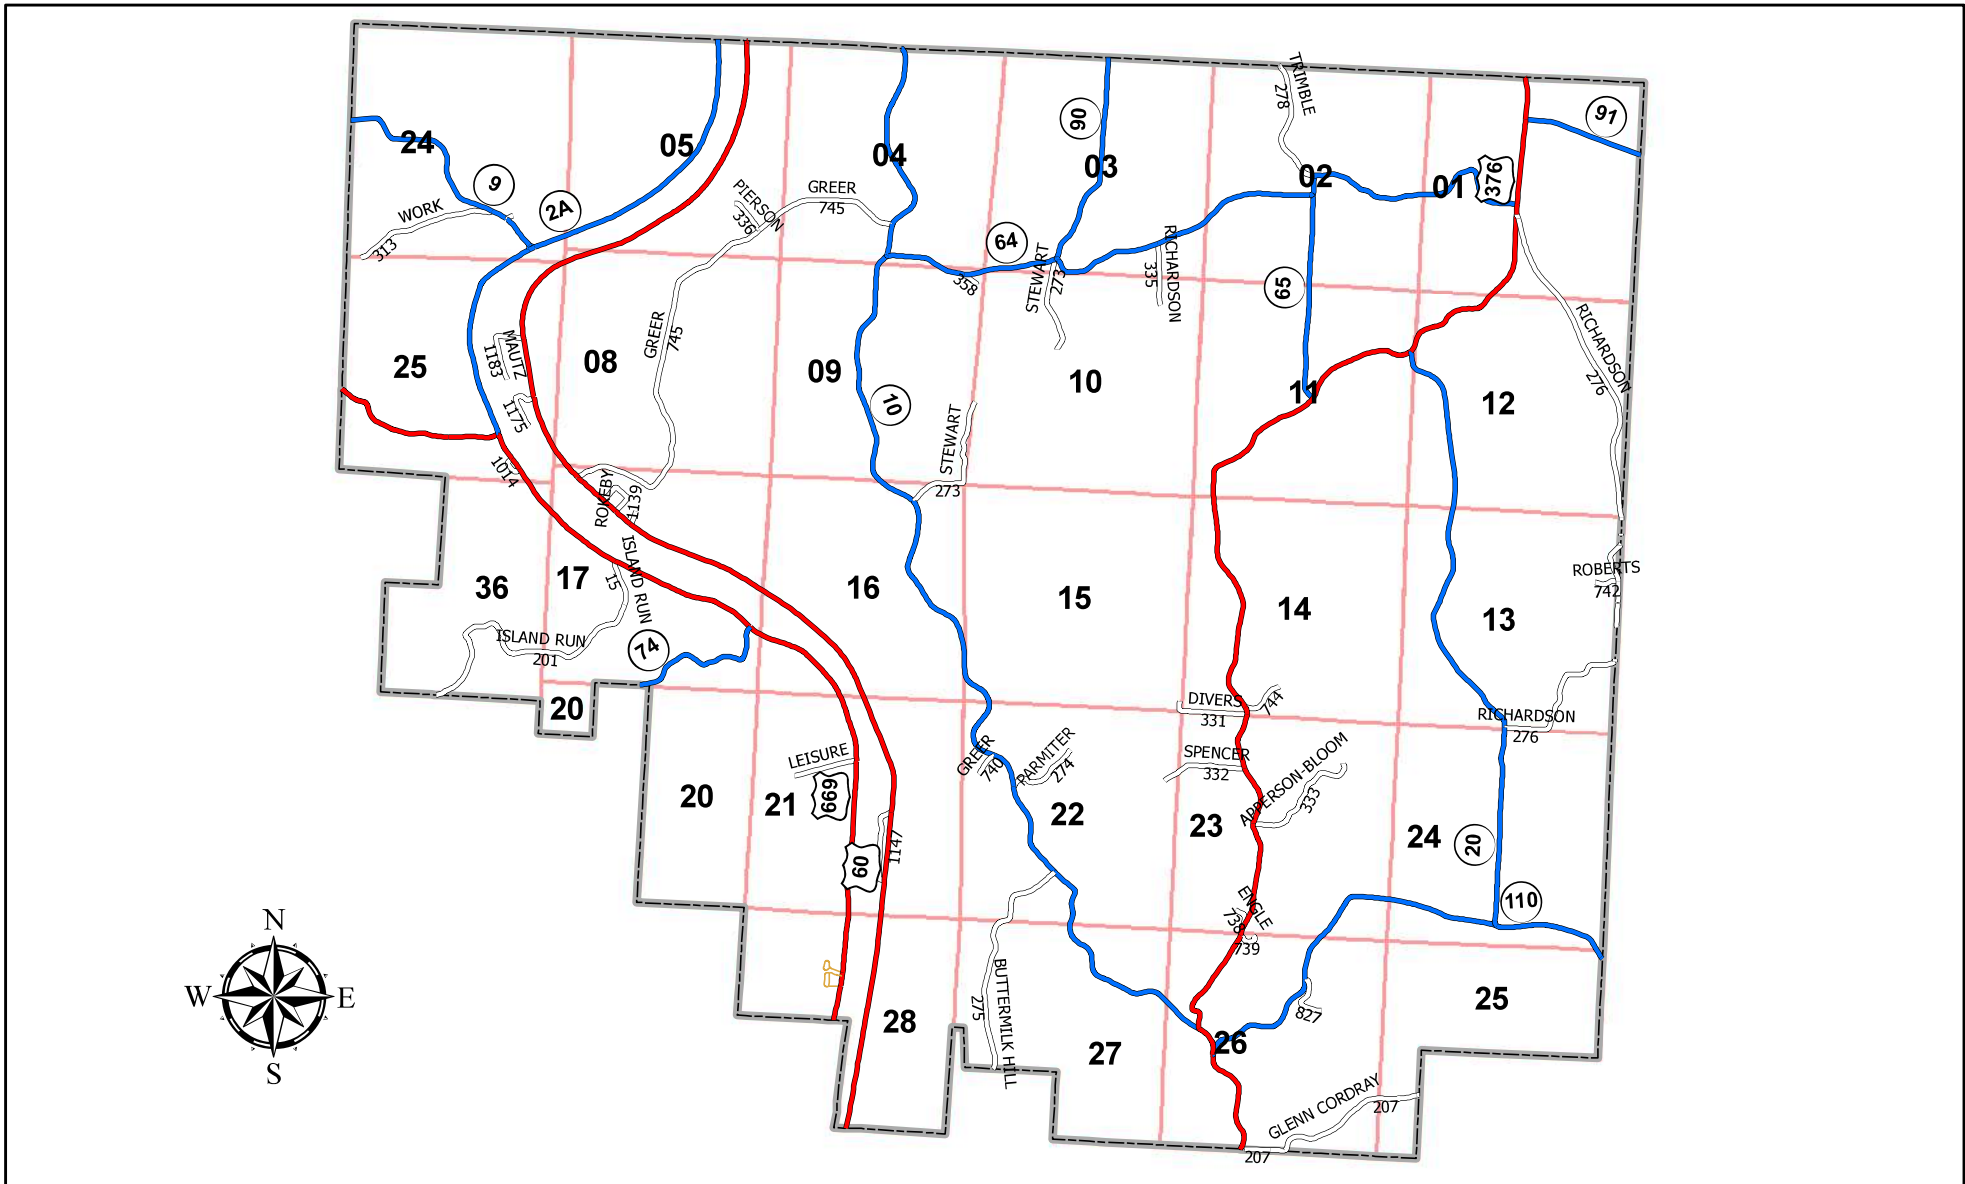

# BLOOM TOWNSHIP

**Road Types**

- County Highway
- State Highway
- Township Road
- Private Driveway

Morgan County Engineer's Office  
 Author: Marcia Wolfe  
 Date: 8/15/2018